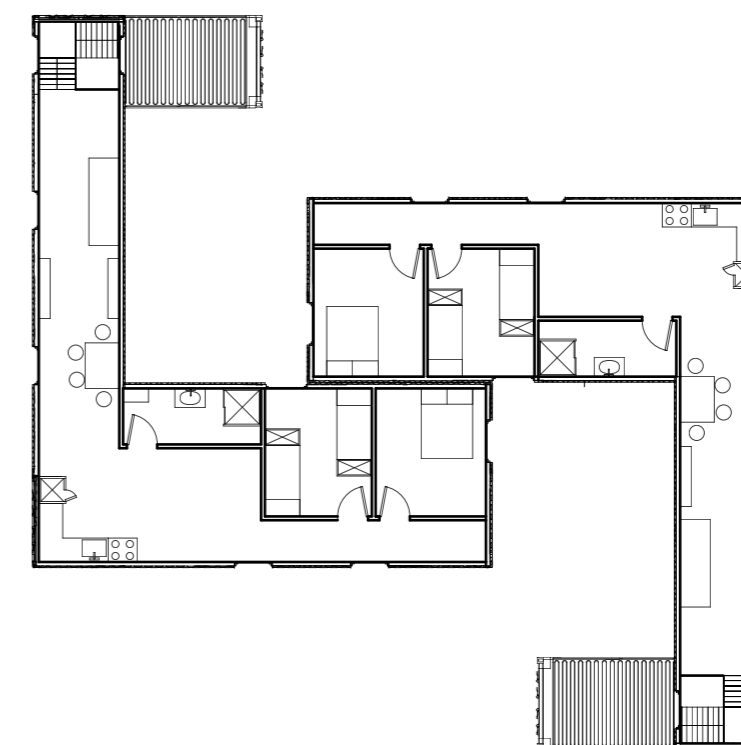

This modular housing unit placed in one designated neighborhood area allows for interesting circulation pathways and entry points of the surrounding space where gatherings and brief moments of privacy are made. The stacking and angled orientation of the units create the idea of spaces that float above the snow. The interiors make up open floor plan living spaces to cook, clean, shelter the travellers from the cold and enjoy each other's company in a comfortable space.

UMIUJAQ

SITE PLAN
1:100000

Exploded Axonometric Diagram
1:200

- 1. BATT INSULATION
- 2. INTERIOR WOOD PANELLING
- 3. RIGID INSULATION
- 4. BATT INSULATION
- 5. HEATED FLOOR SYSTEM
- 6. ENTRY POINT
- 7. STORAGE SPACE

FIRST FLOOR PLAN
1:400

SECOND FLOOR PLAN
LIVING SPACE
1:400