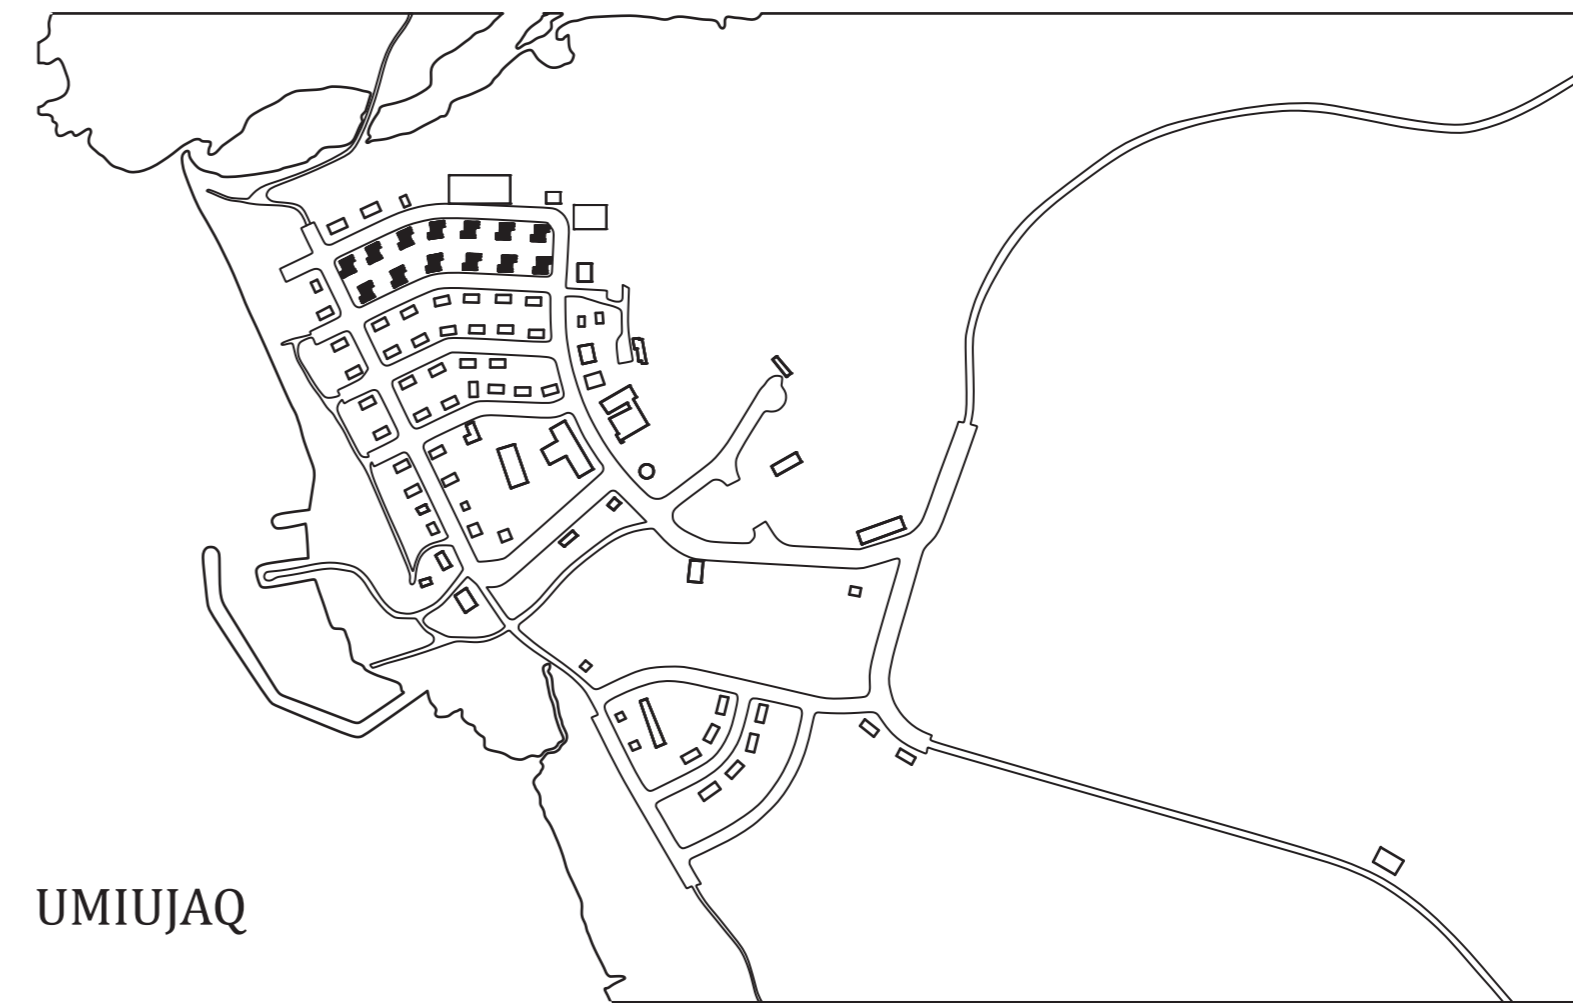

Taking advantage of the sea-cans and other materials scattered throughout the villages, the design of the temporary housing units are composed of interlocking stacked components able to house two families or groups. Each unit emphasizes the relations of a shared sheltered space, creating connections while still maintaining privacy. Small courtyards and partially sheltered outdoor spaces are created from the orientation of the sea-cans and a storage sea-can is designated for each housing unit.

This modular housing unit placed in one designated neighborhood area allows for interesting circulation pathways and entry points of the surrounding space where gatherings and brief moments of privacy are made. The stacking and angled orientation of the units create the idea of spaces that float above the snow. The interiors make up open floor plan living spaces to cook, clean, shelter the travellers from the cold and enjoy each other's company in a comfortable space.

UMIUJAQ

SITE PLAN
1:100000