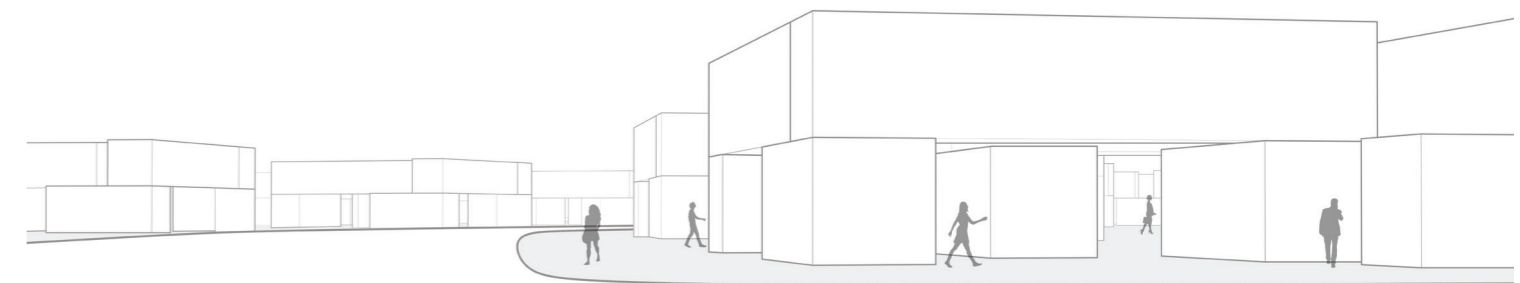

Taking advantage of the sea-cans and other materials scattered throughout the villages, the design of the temporary housing units are composed of interlocking stacked components able to house two families or groups. Each unit emphasizes the relations of a shared sheltered space, creating connections while still maintaining privacy. Small courtyards and partially sheltered outdoor spaces are created from the orientation of the sea-cans and a storage sea-can is designated for each housing unit.

This modular housing unit placed in one designated neighborhood area allows for interesting circulation pathways and entry points of the surrounding space where gatherings and brief moments of privacy are made. The stacking and angled orientation of the units create the idea of spaces that float above the snow. The interiors make up open floor plan living spaces to cook, clean, shelter the travellers from the cold and enjoy each other's company in a comfortable space.