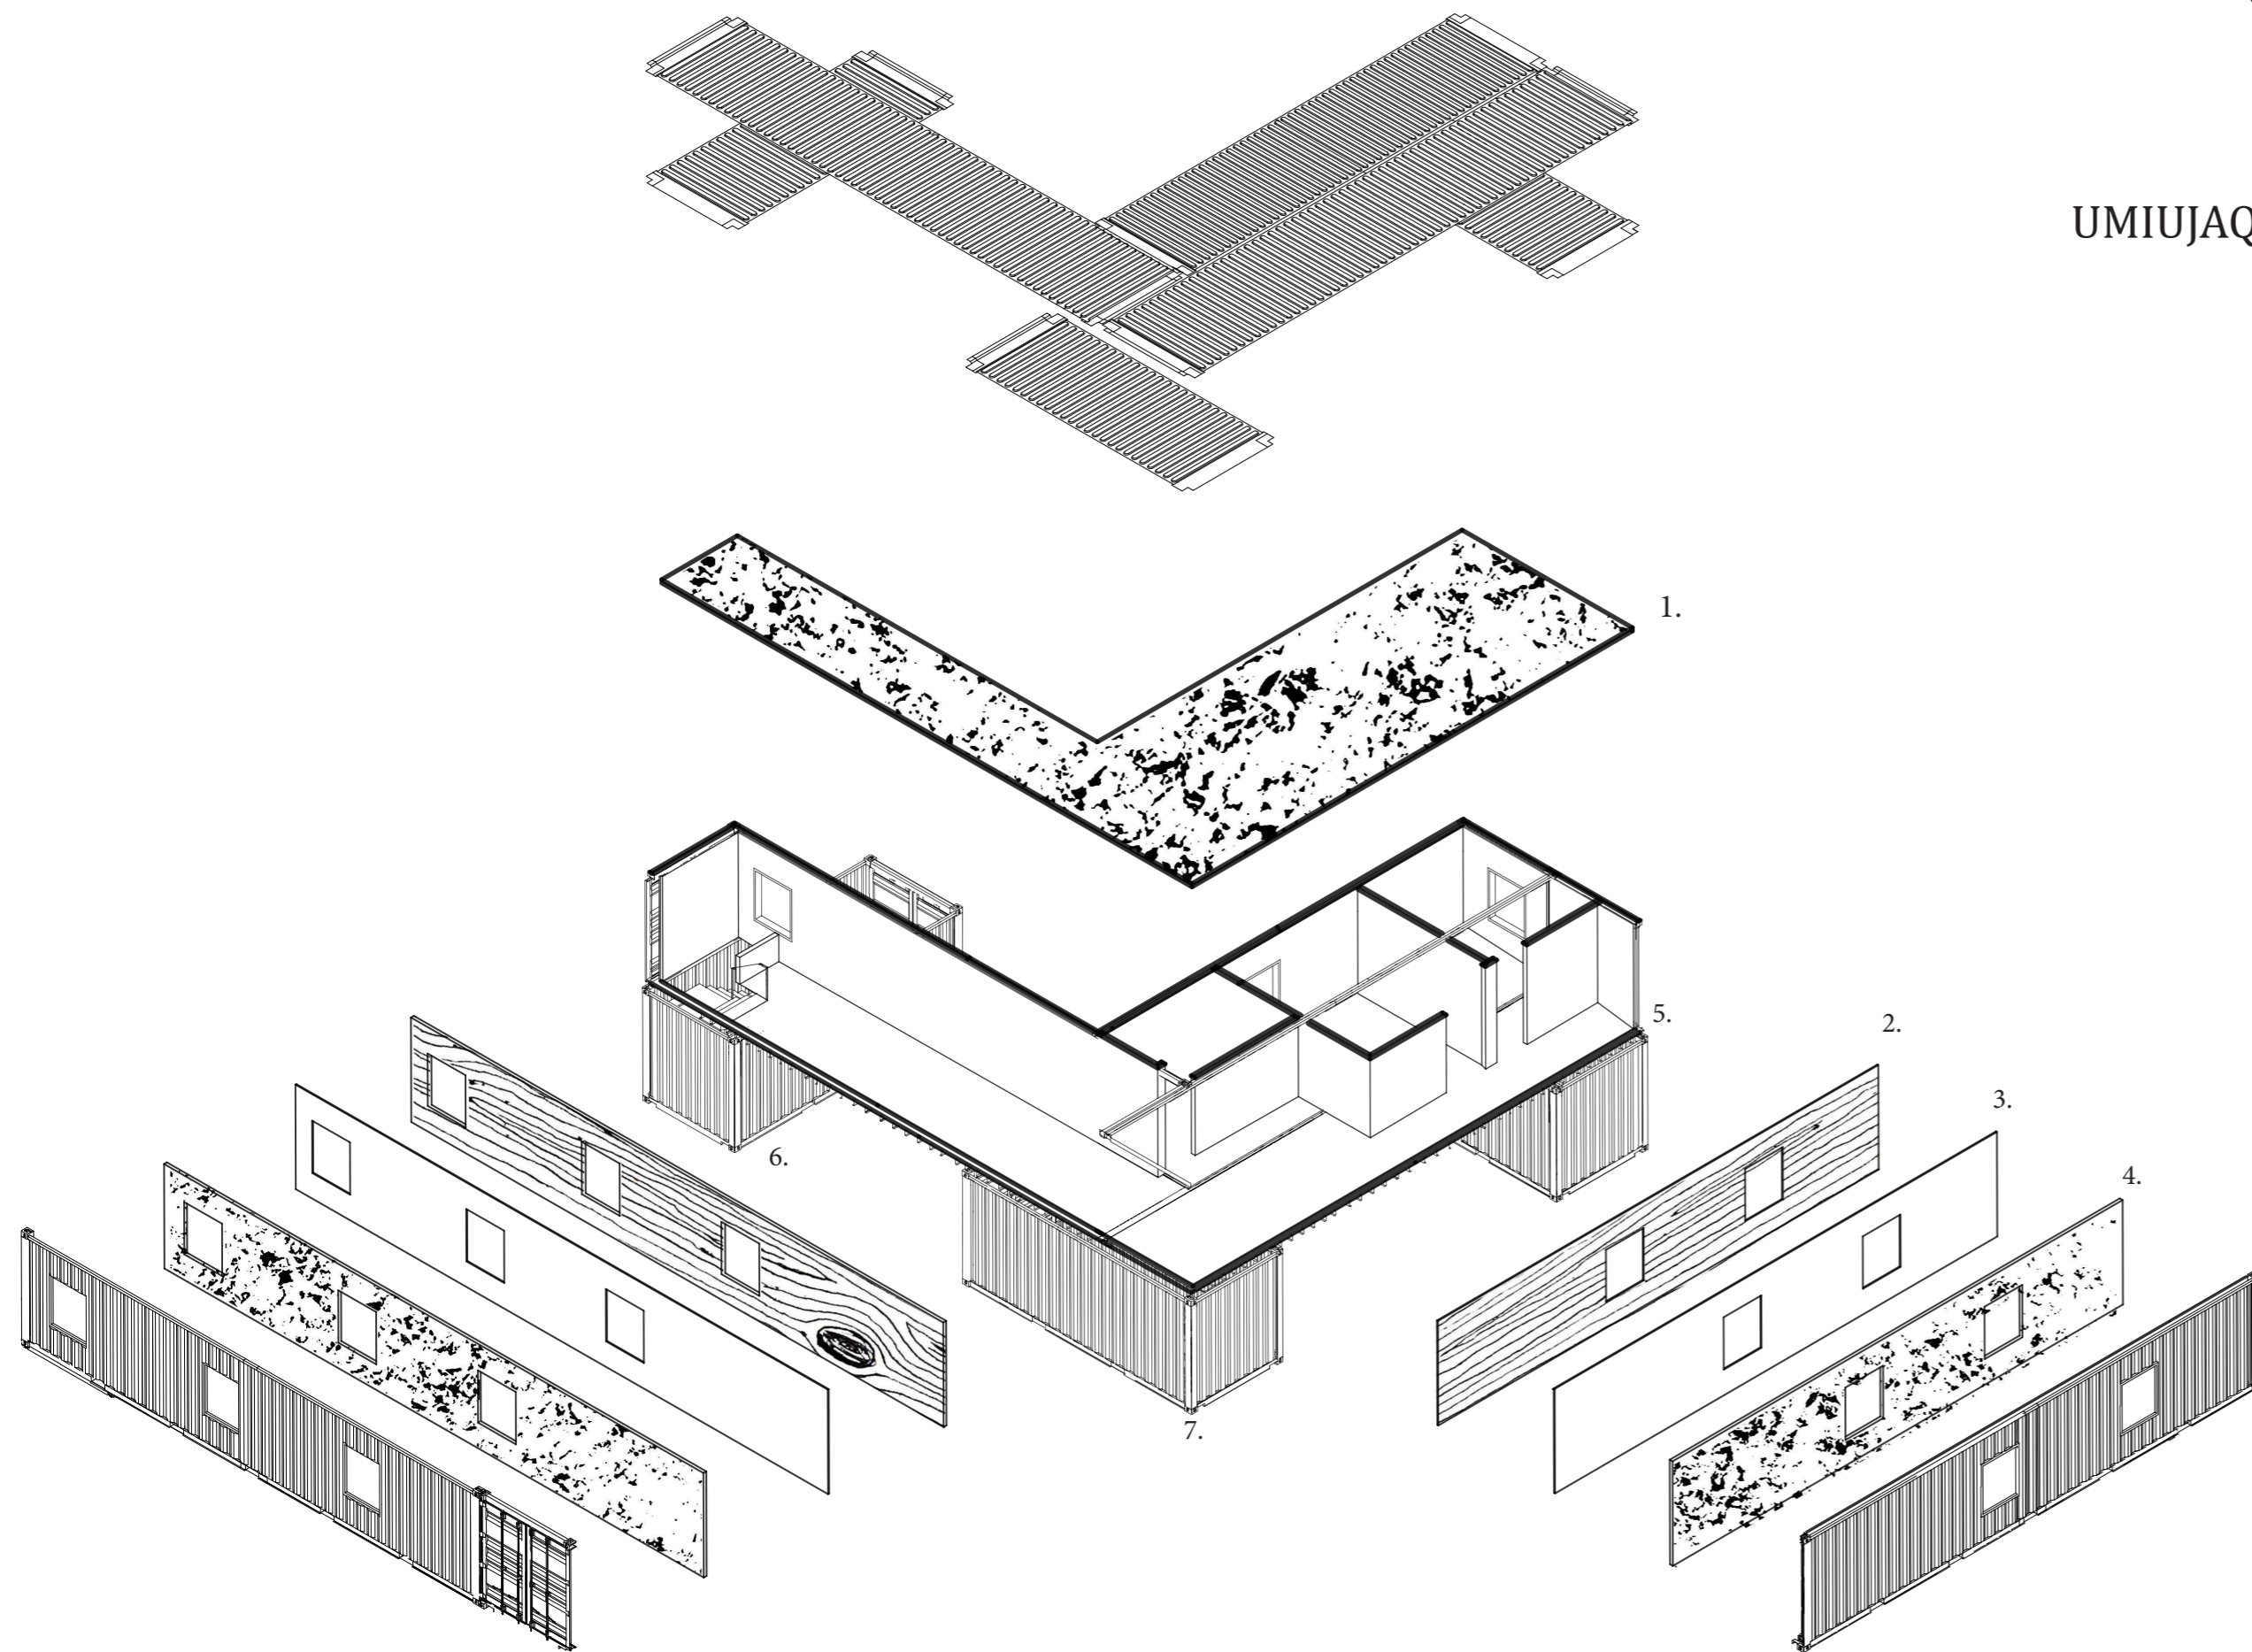

UMIUJAQ

Exploded Axonometric Diagram
1:200

1. BATT INSULATION
2. INTERIOR WOOD PANELLING
3. RIGID INSULATION
4. BATT INSULATION
5. HEATED FLOOR SYSTEM
6. ENTRY POINT
7. STORAGE SPACE