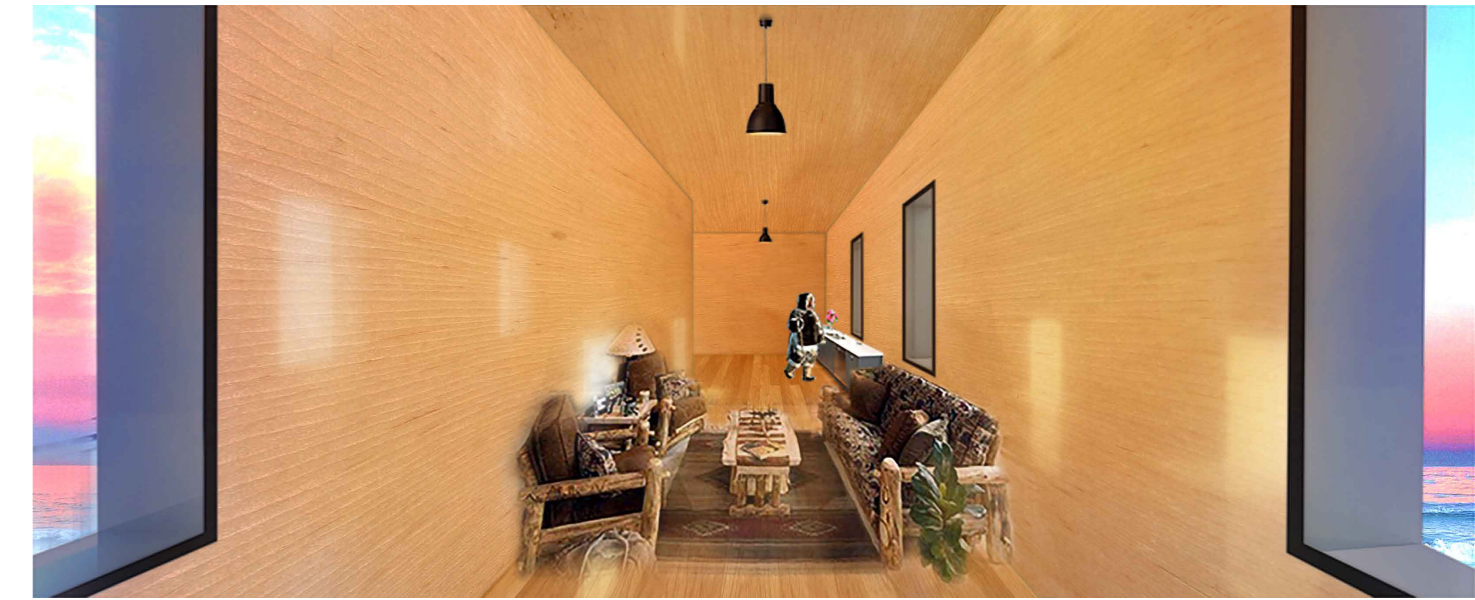

A HUNTER'S HOME

SEA WHAT WE CAN DO

PERSPECTIVE VIGNETTES EMPHASIZING CIRCULATION AND SPACE